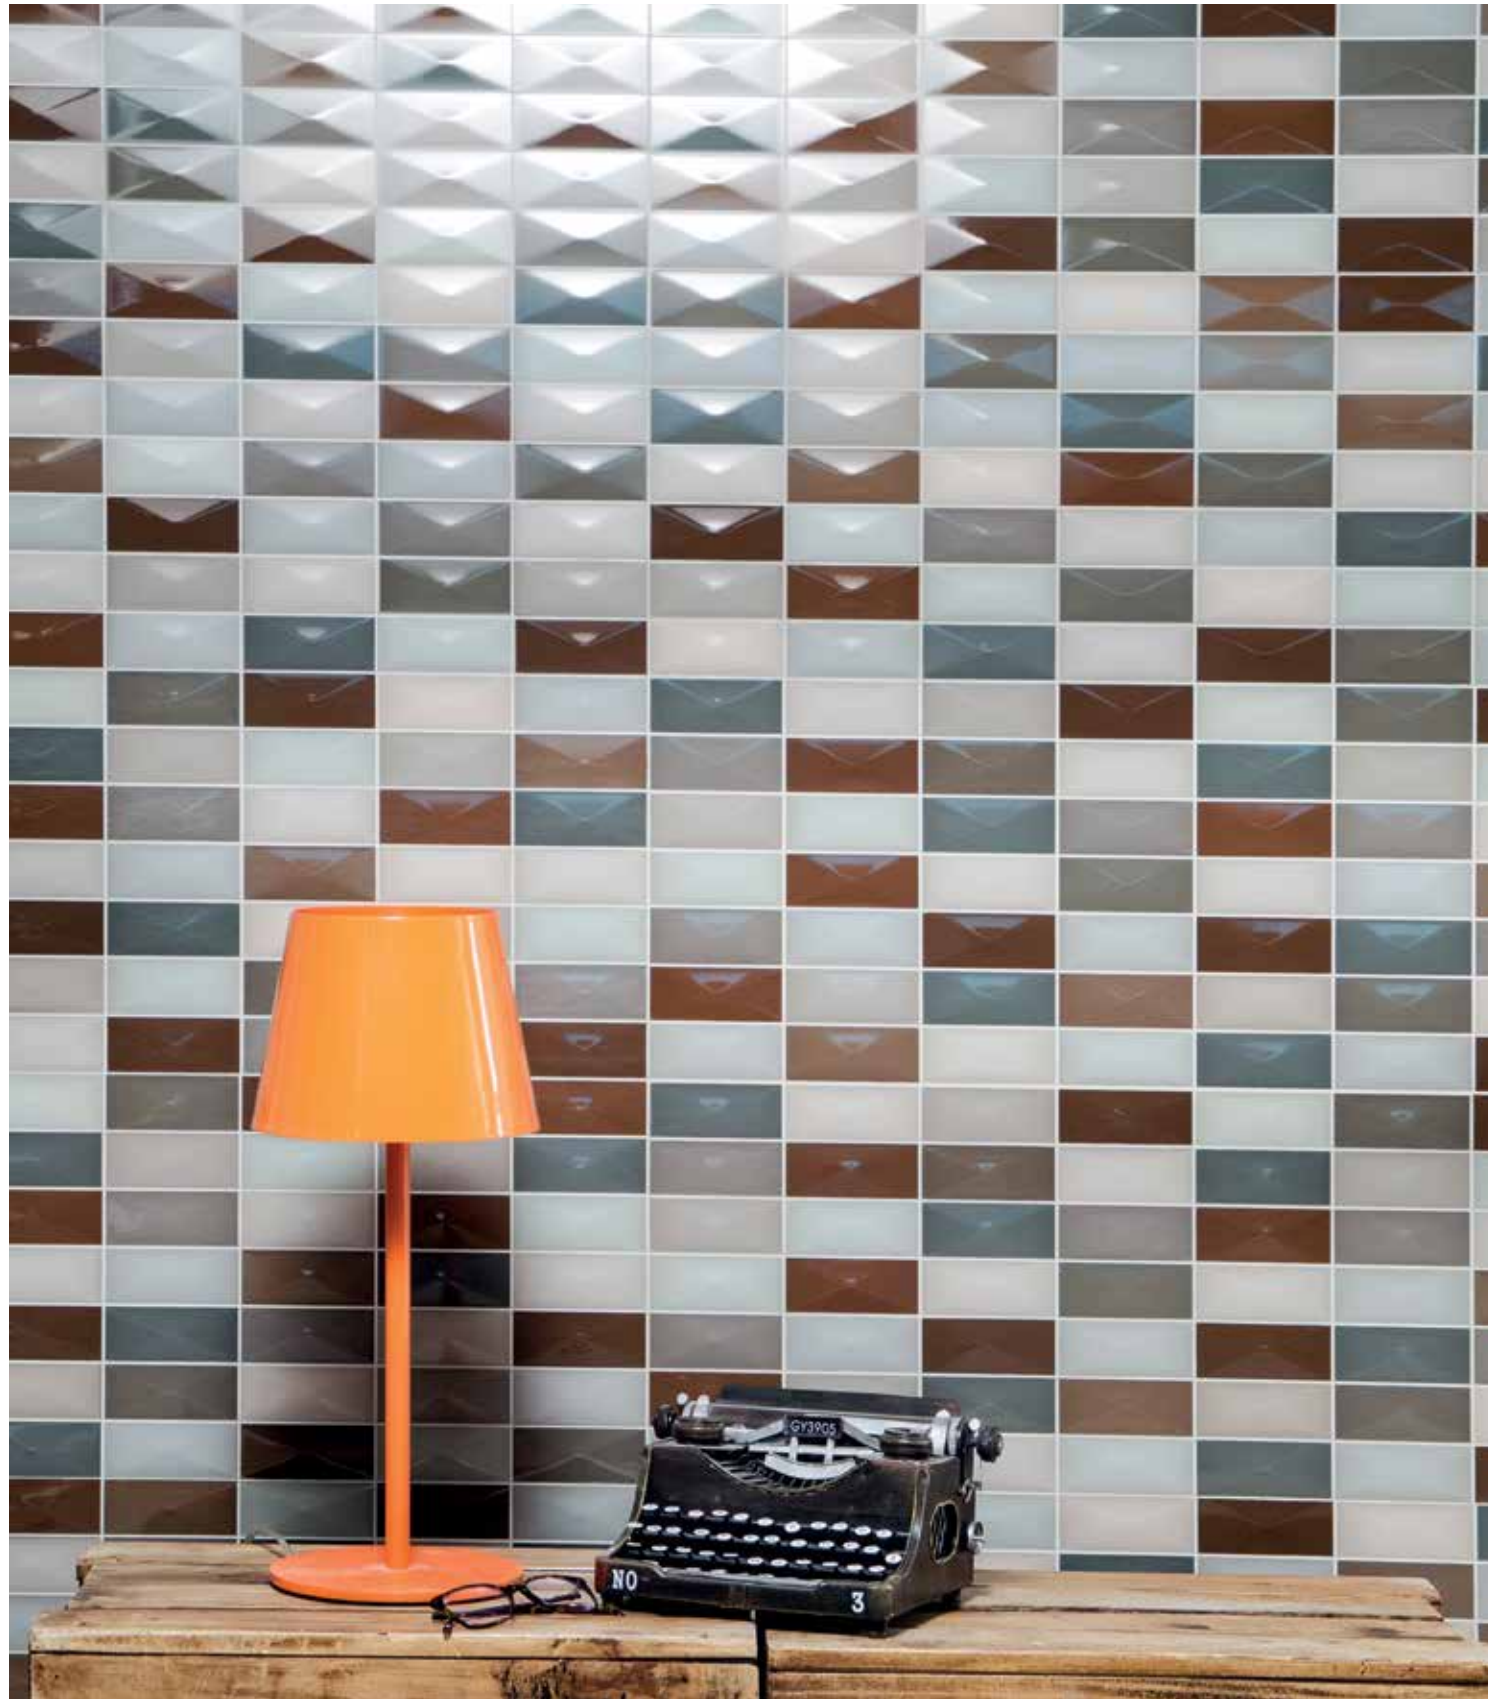

Mos Aresta Brown | V4

Mos Aresta Blue | V4

Wall Mosaic

Parede

Wall Tile
Pared

Wall Mosaic
Plisse Cru