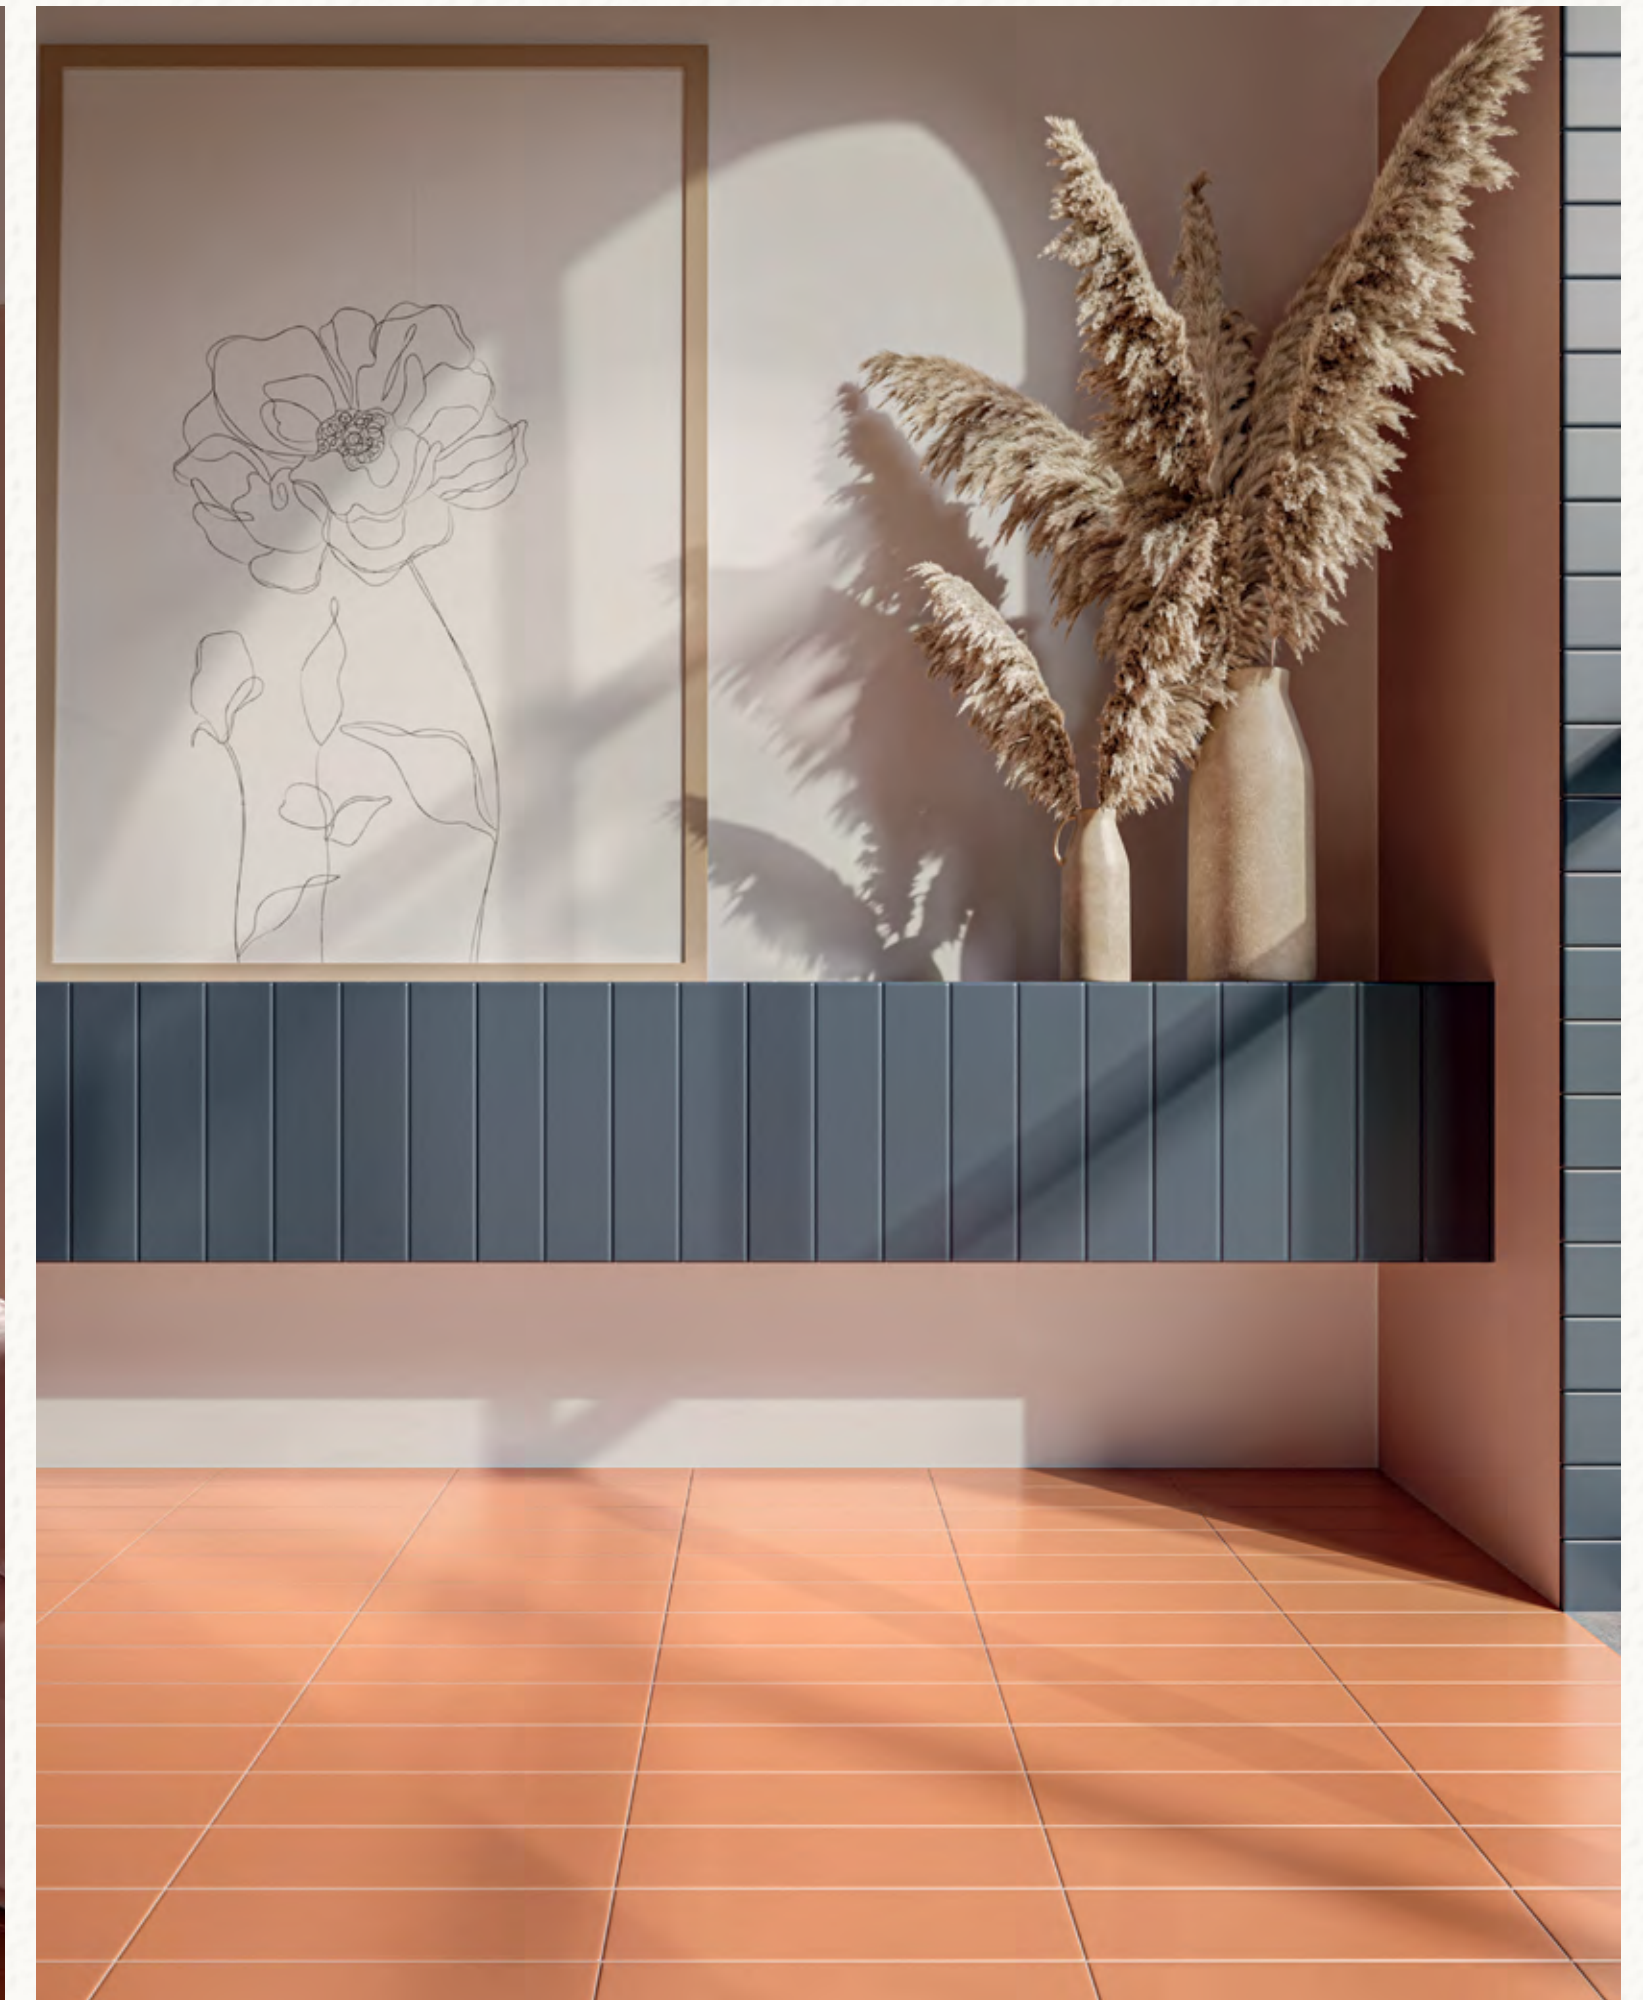

Terralma Seridó
Terralma Jalapão
Terralma Bora Bora

Project Duda Senna

“I believe that using coatings and colors in a balanced way is the best solution to achieve cozy environments. Using shapes and materials that evoke nature makes people feel connected to their homes and enjoy more welcoming environments.”