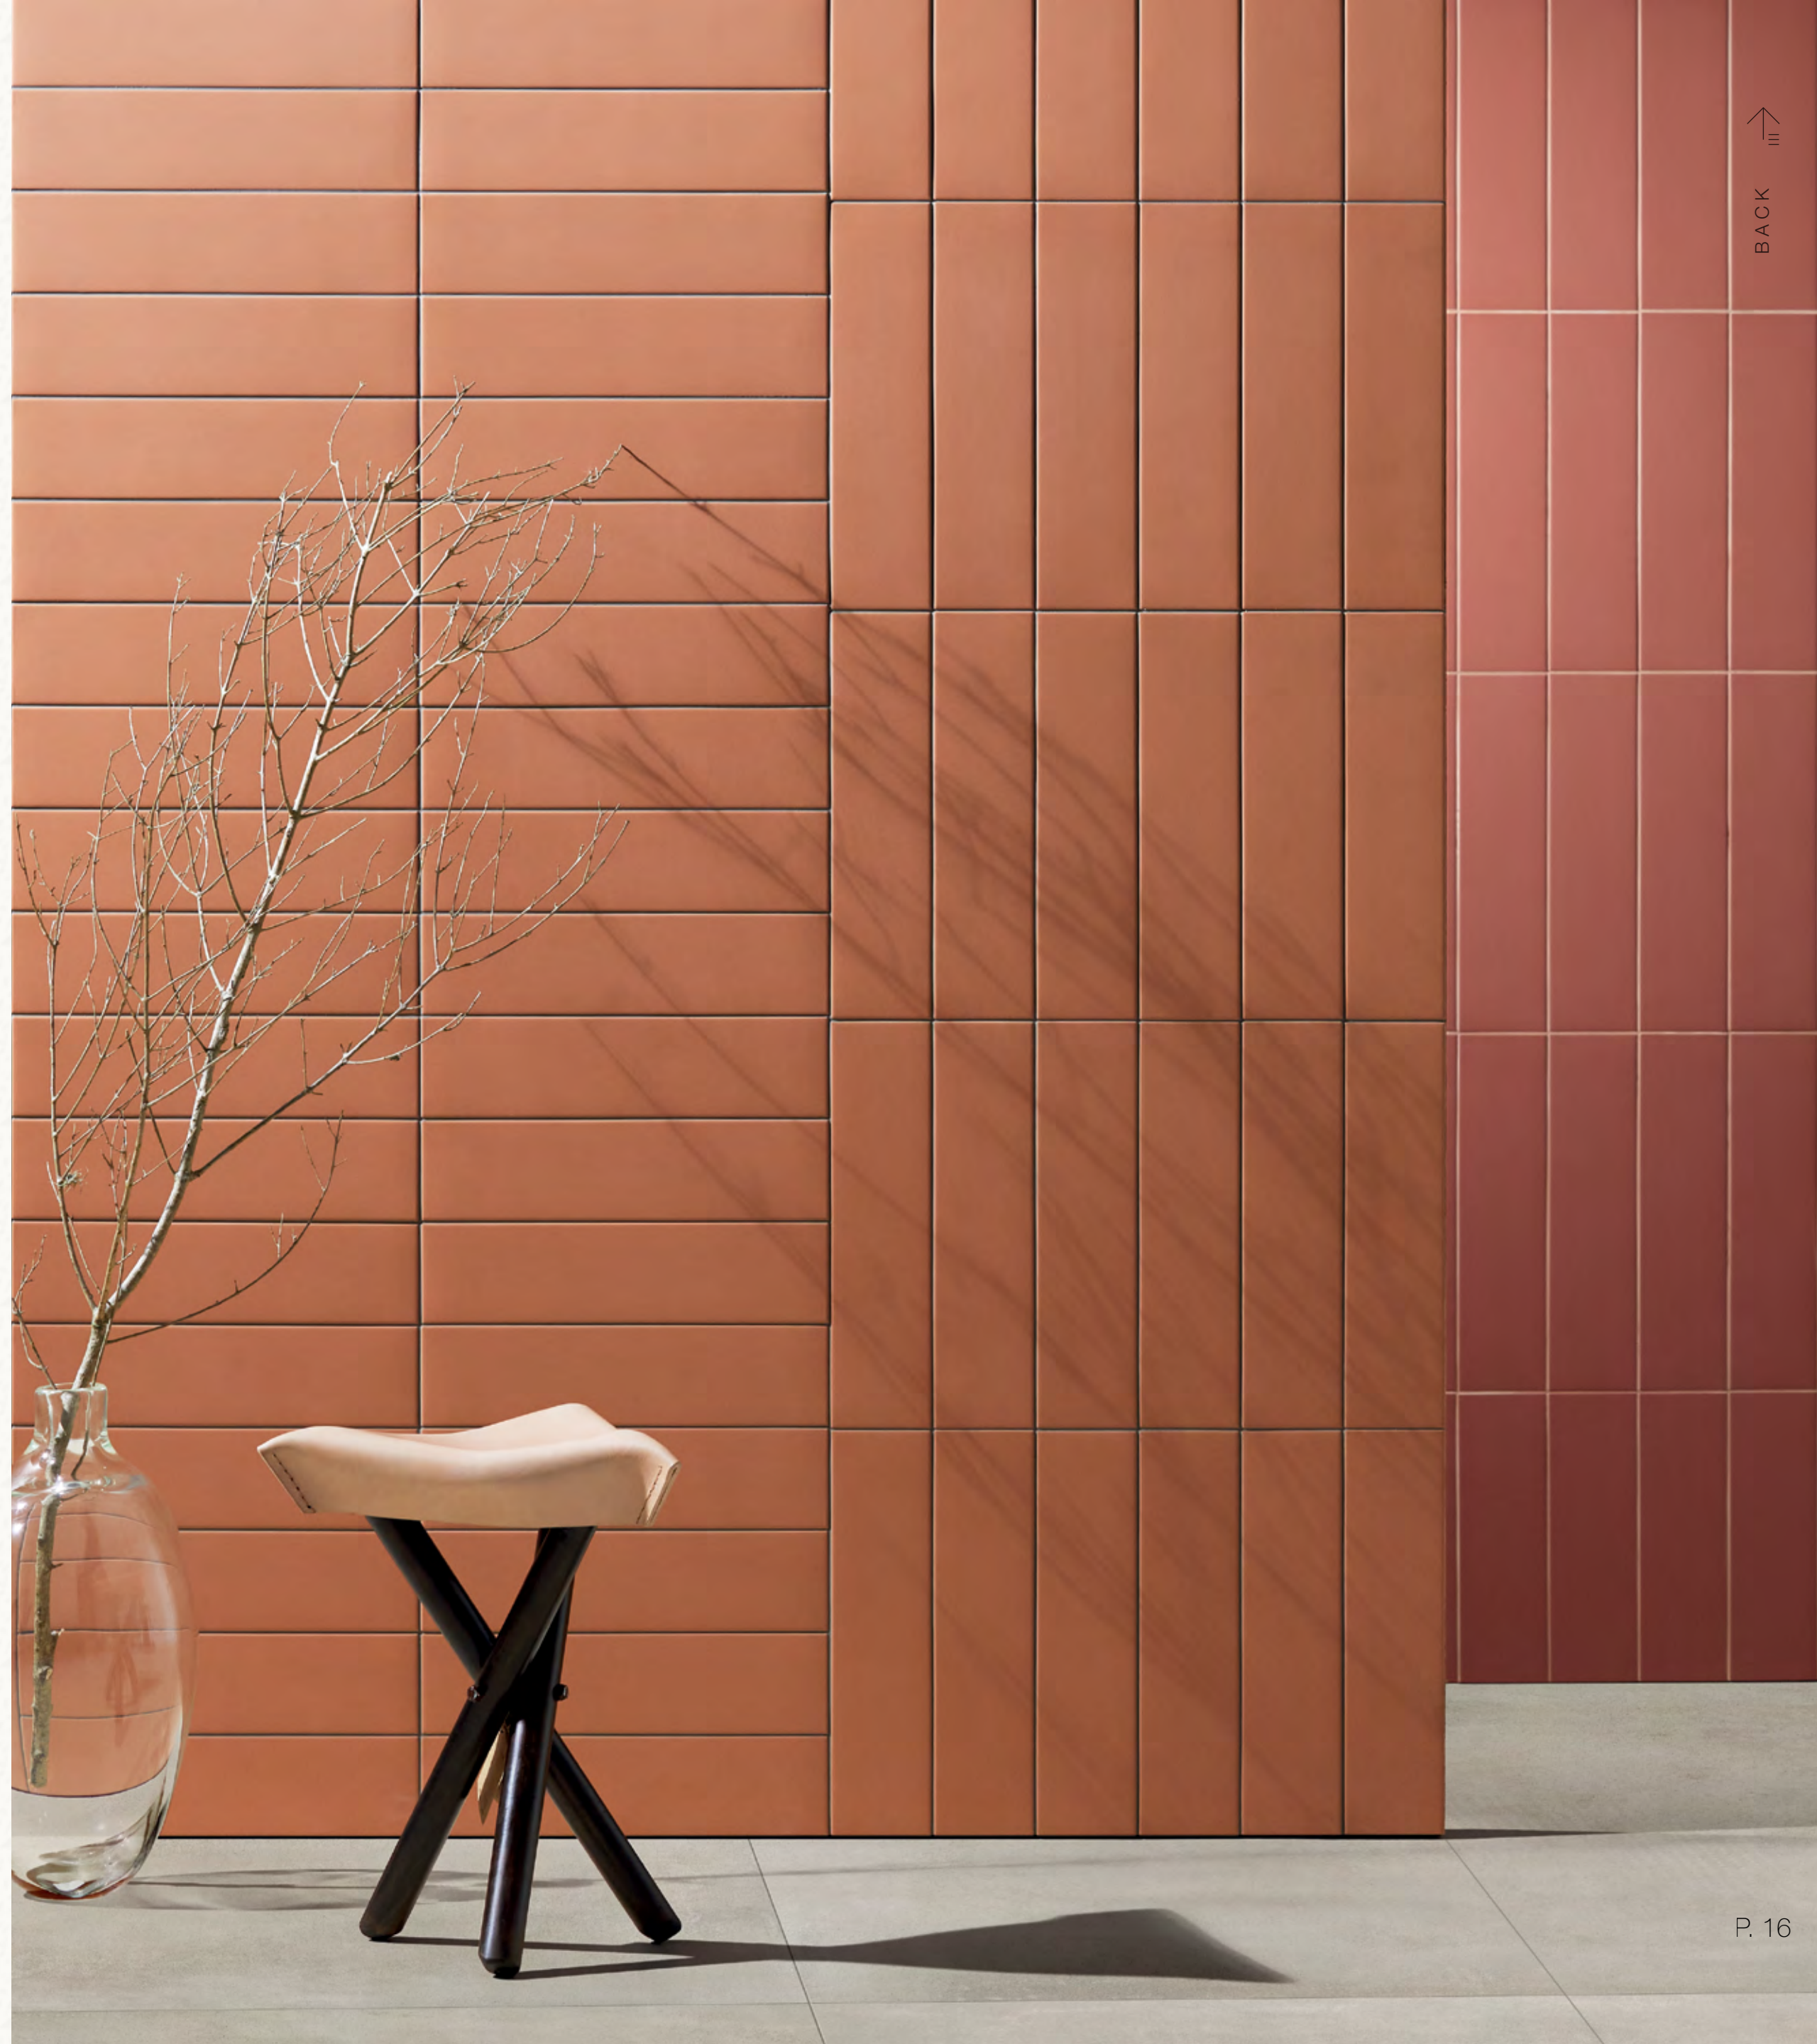

TRLM. JALAPÃO.