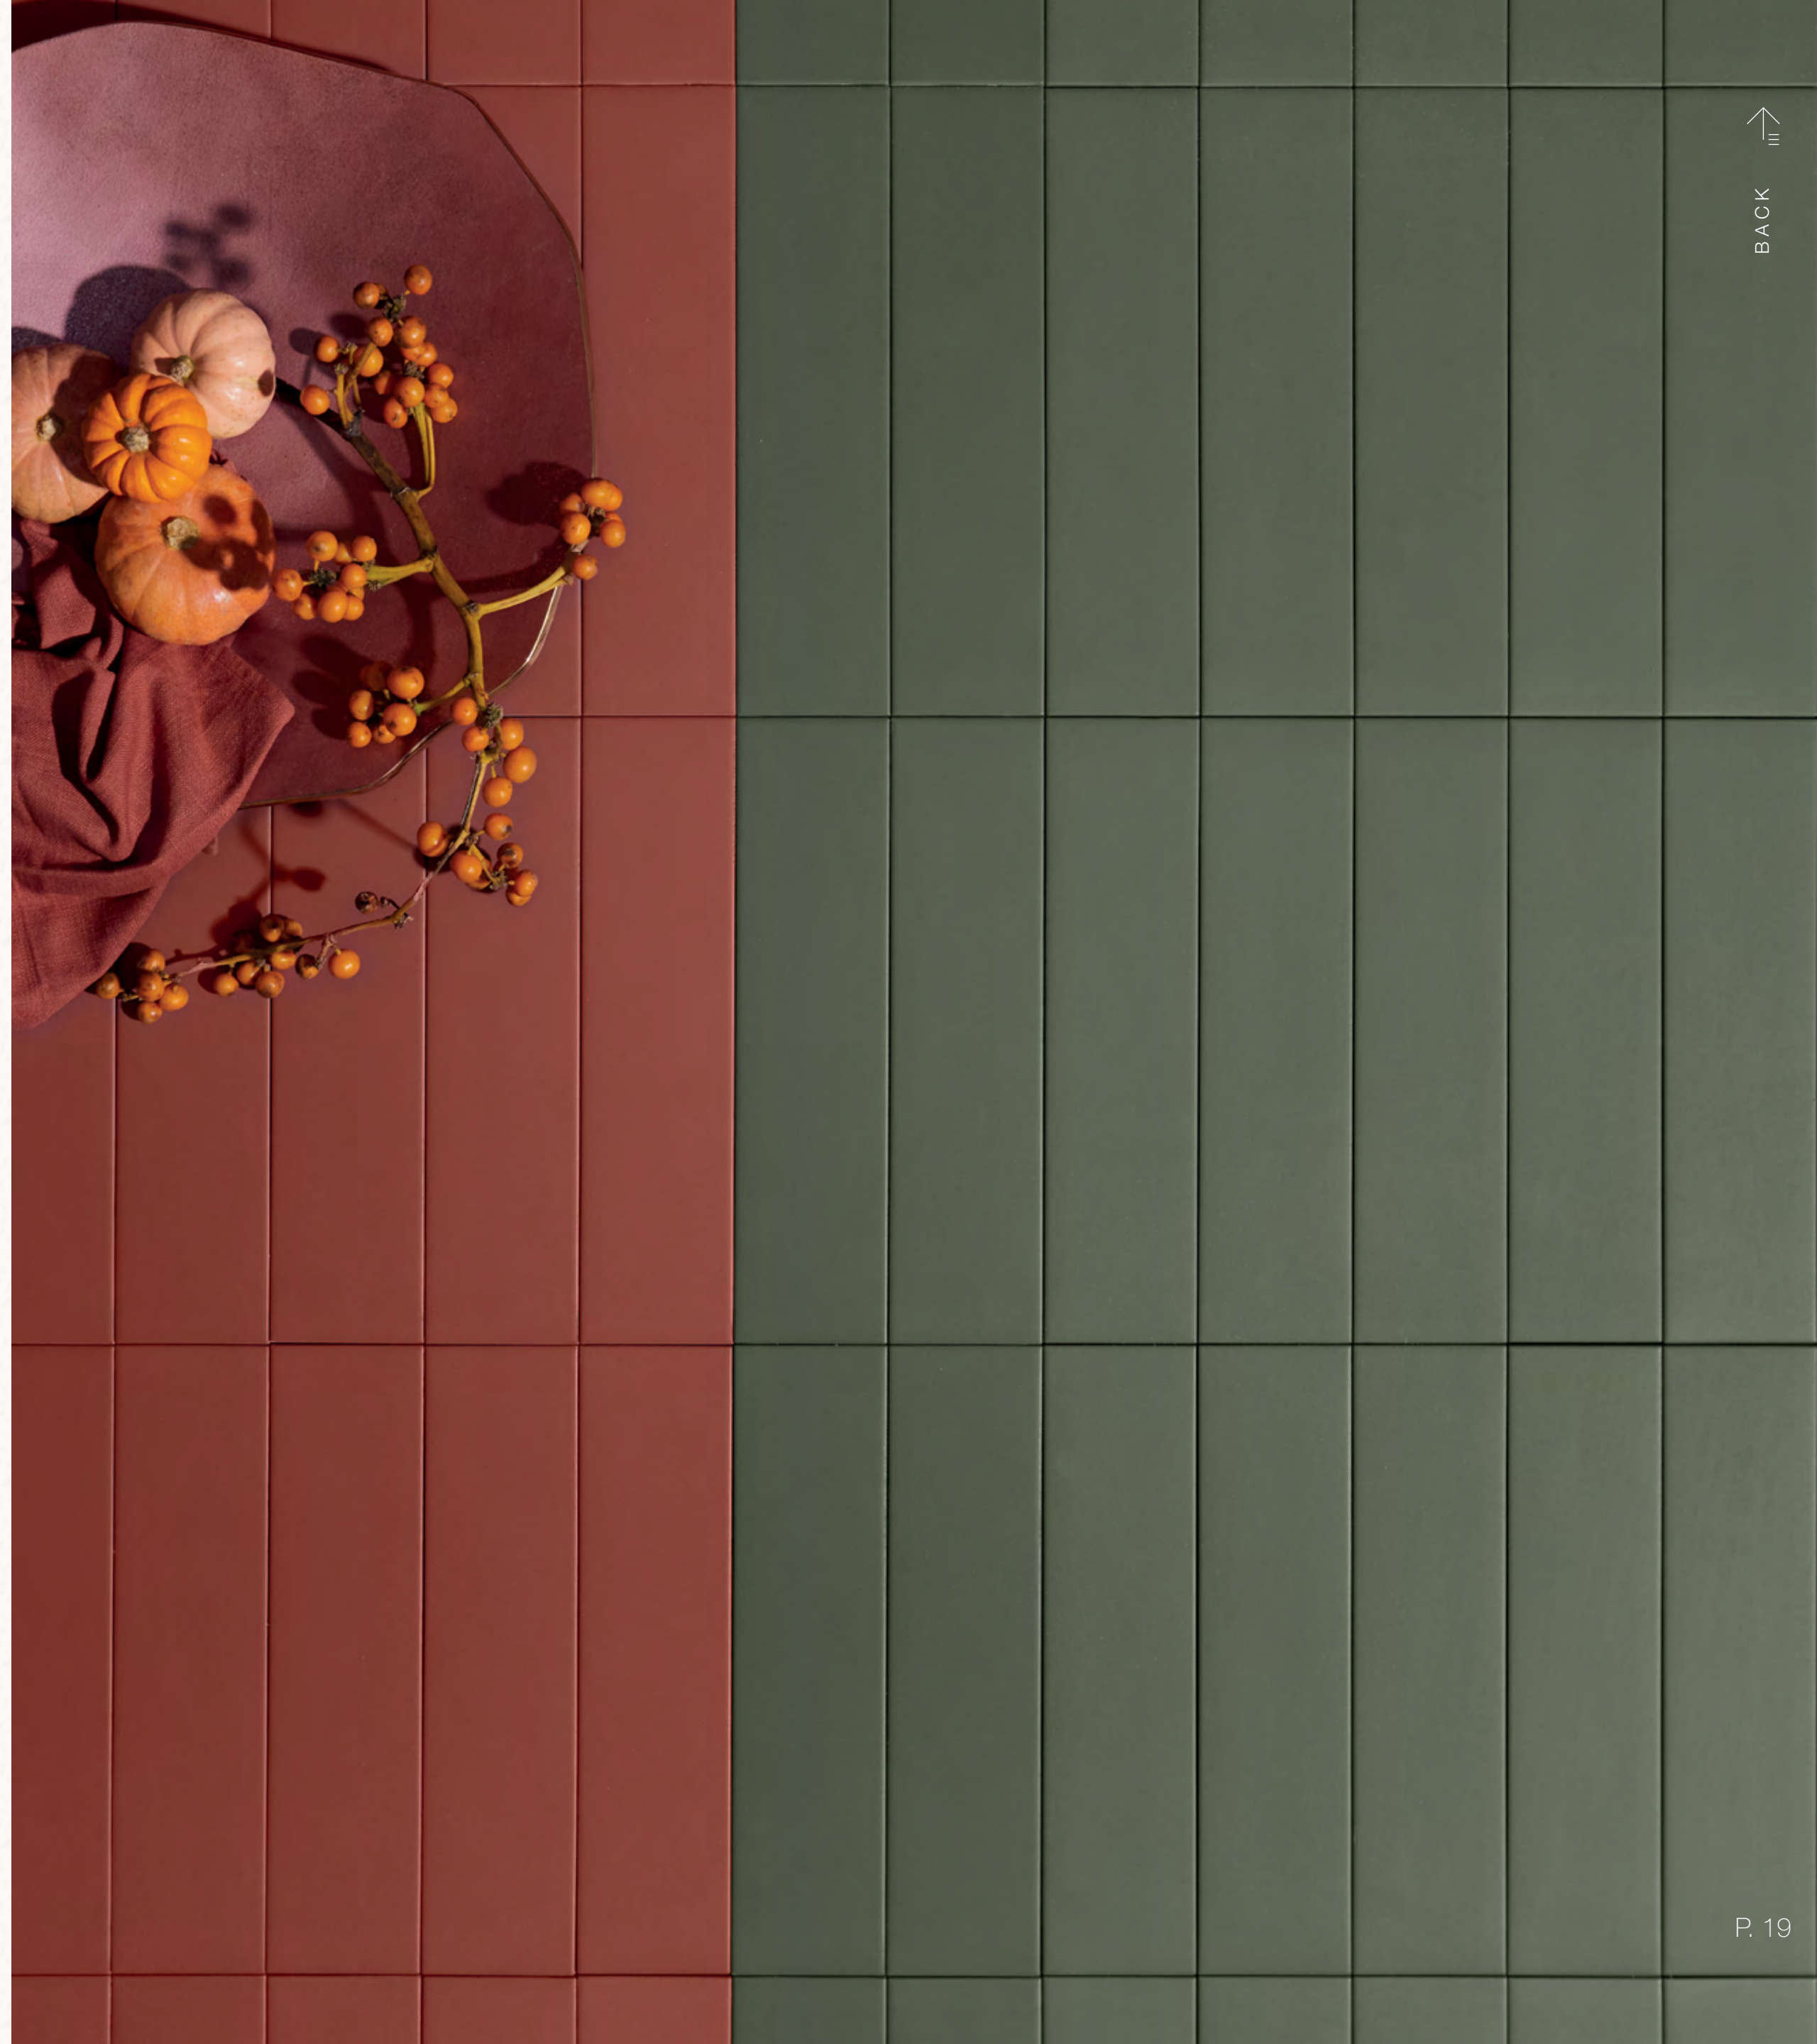

TRLM. MANDACARU.